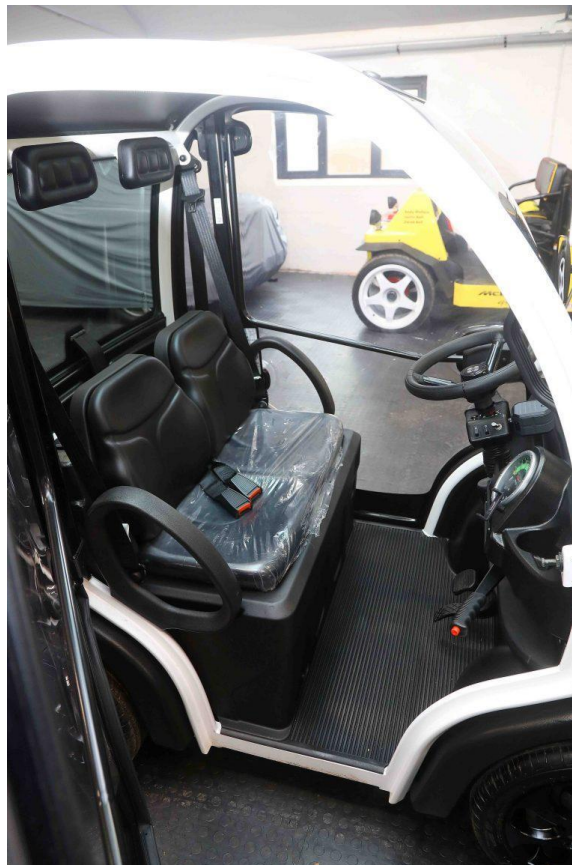

### General Features

- White Frame
- Black Bonnet
- Key entry system
- Heated front screen
- Opening sunroof
- Opening rear screen
- Personal umbrella
- Satin Black Alloy wheels

### Vehicle dimensions

- Width 103cm
- Length 175 mm
- Height 156 cm
- Turning radius 2800mm
- Weight 350kgs