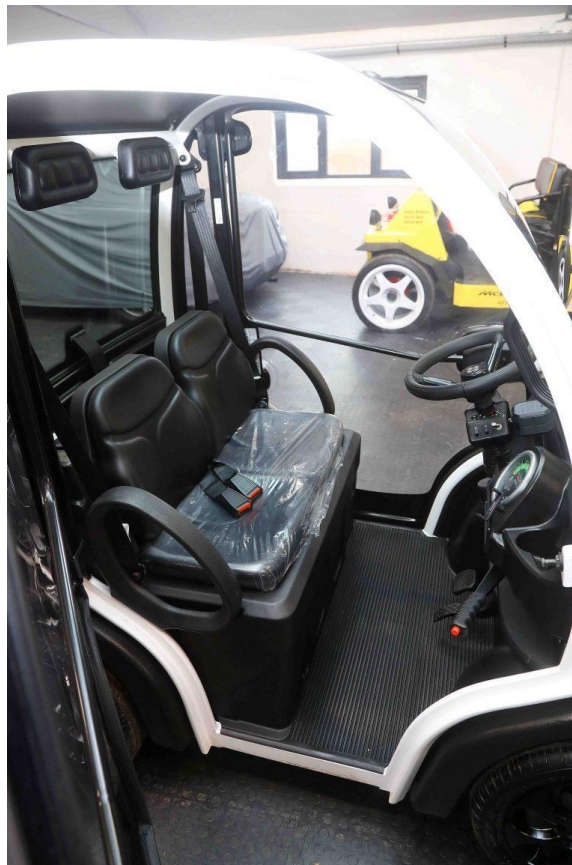

Biro Classic – Winter - £12995.00

General Features

- White Frame
- Black Bonnet
- Key entry system
- Heated front screen
- Opening sunroof
- Opening rear screen
- Personal umbrella
- Satin Black Alloy wheels

Vehicle dimensions

- Width 103cm
- Length 175 mm
- Height 156 cm
- Turning radius 2800mm
- Weight 350kgs

Luggage compartments

- Behind folding seat 41 ltrs
- Lockable rear boot 41 ltrs
- Front lockable bonnet 5 ltrs

Battery and charging

- Fixed Lithium Battery 44 volt, built into the vehicle with up to 100km range (62miles)
- Energy recovery when breaking
- Battery charger built into the vehicle, with charging lead from 240 volt 13 or 16amp standard sockets
- Only requires 1 kwh charging supply for 3-6 hours. full charge
- Delivers up to 40km/h (25 miles per hour)