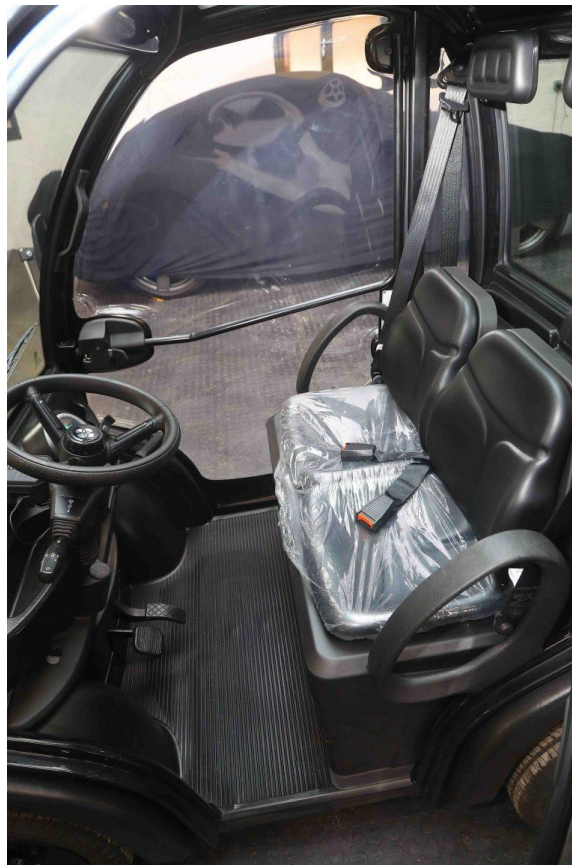

Biro Classic Winter – Bolt - £14280.00

General Features

- Black Frame
- Black Bonnet
- Card entry system
- Heated front screen
- Opening Sunroof
- Opening rear window
- Personal umbrella
- Removable doors for summer driving
- Satin Black Alloy wheels
- Optional high-power headlights
- Higher speed suspension with anti-roll bar and rear torsion bar

Vehicle dimensions

- Width 103cm
- Length 175 mm
- Height 156 cm
- Turning radius 2800mm
- Weight 350kgs

Luggage compartments

- Behind folding seat 41 ltrs
- Lockable rear boot 41 ltrs
- Front lockable bonnet 5 ltrs