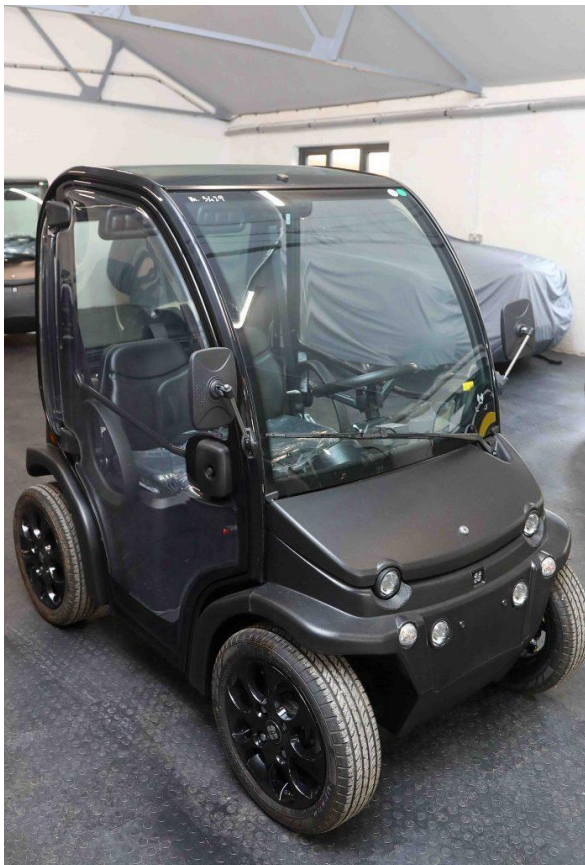

Biro Classic Winter – Bolt - £14280.00

General Features

- Black Frame
- Black Bonnet
- Card entry system
- Heated front screen
- Opening Sunroof
- Opening rear window
- Personal umbrella
- Removable doors for summer driving
- Satin Black Alloy wheels
- Optional high-power headlights
- Higher speed suspension with anti-roll bar and rear torsion bar

Vehicle dimensions

- Width 103cm
- Length 175 mm
- Height 156 cm
- Turning radius 2800mm
- Weight 350kgs

Luggage compartments

- Behind folding seat 41 ltrs
- Lockable rear boot 41 ltrs
- Front lockable bonnet 5 ltrs