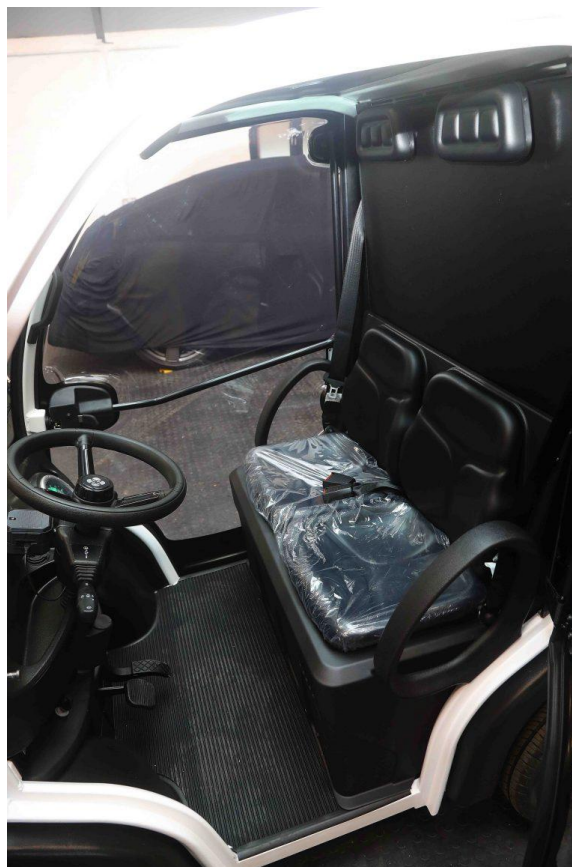

Biro – BOX Commercial – Bolt - £13995.00

<https://birocars.co.uk/car-showroom/biro-box-commercial-bolt/>

General Features

- White Frame
- Black Bonnet
- Interior Trim – Standard Black
- Key entry system
- Heated front screen
- Opening glass sunroof
- Drop down and lift up split tailgate
- Blacked out rear tail gate screen
- Load Space organized with modular container system, 300 ltrs capacity
- Satin Black Alloy wheels
- Optional high-power headlights
- Higher speed suspension with anti-roll bar and rear torsion bar

Vehicle dimensions

- Width 103cm
- Length 183.5 mm
- Height 190 cm
- Turning radius 2800mm
- Weight 350kgs

Luggage compartments

- Lockable rear boot 41 ltrs
- Front lockable bonnet 5 ltrs

Battery and charging