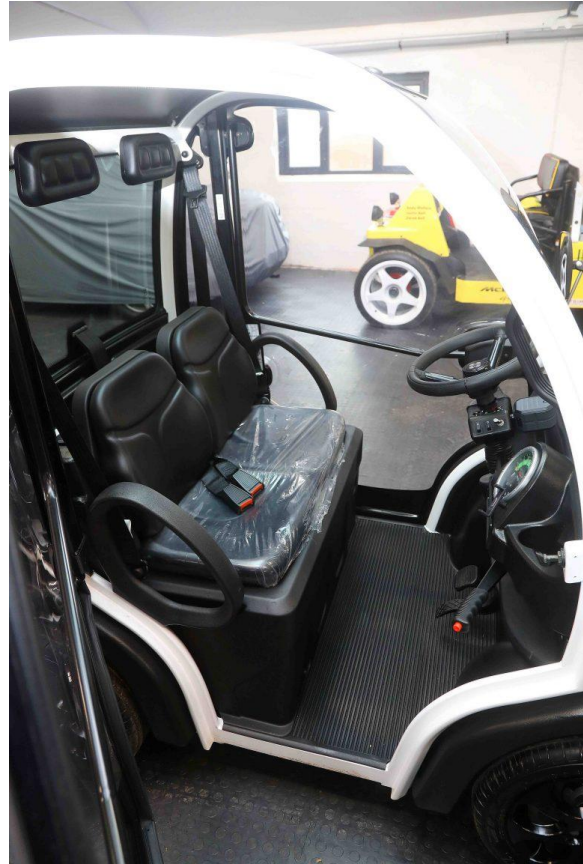

## Biro Classic – Winter - £12995.00

<https://birocars.co.uk/car-showroom/biro-classic-winter/>

### General Features

- White Frame
- Black Bonnet
- Key entry system
- Heated front screen
- Opening sunroof
- Opening rear screen
- Personal umbrella
- Satin Black Alloy wheels

### Vehicle dimensions

- Width 103cm
- Length 175 mm
- Height 156 cm
- Turning radius 2800mm
- Weight 350kgs

### Luggage compartments

- Behind folding seat 41 ltrs
- Lockable rear boot 41 ltrs
- Front lockable bonnet 5 ltrs