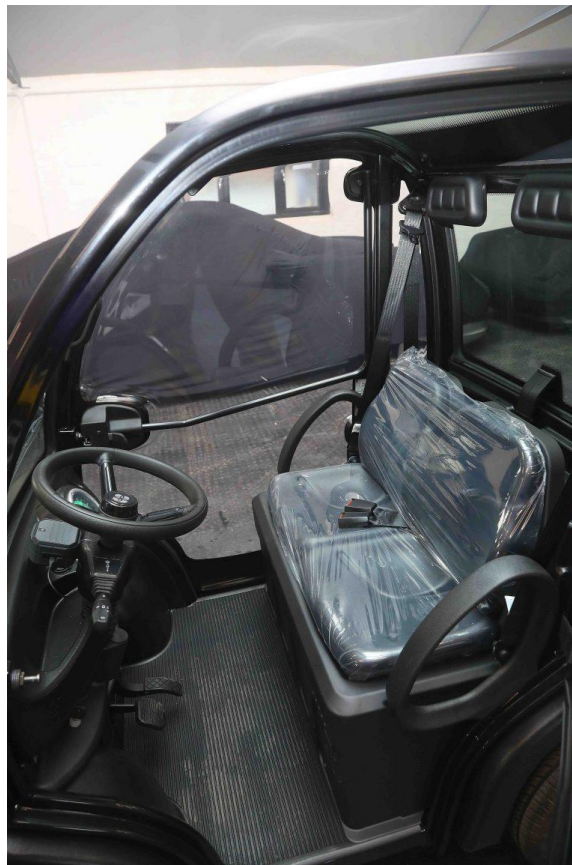

Biro Classic – Winter - £12995.00

<https://birocars.co.uk/car-showroom/biro-classic-winter-3/>

General Features

- Black Frame
- Black Bonnet
- Key entry system
- Heated front screen
- Opening sunroof
- Opening rear screen
- Removable doors for summer driving
- Personal umbrella
- Satin Black Alloy wheels

Vehicle dimensions

- Width 103cm
- Length 175 mm
- Height 156 cm
- Turning radius 2800mm
- Weight 350kgs

Luggage compartments

- Behind folding seat 41 ltrs
- Front lockable bonnet 5 ltrs

Battery and charging

- Energy recovery when braking
- Removable Lithium Battery 44-volt, Easy move roller case portable battery
- Battery charger, portable unit with fabric carrying bag & charging lead from 240 volt 13 or 16amp standard sockets
- Only requires 1 kwh charging supply for 2-4 hours. full charge
- Delivers up to 40km/h (25 miles per hour)
- Battery Life – Up to 55 km range (34 miles)