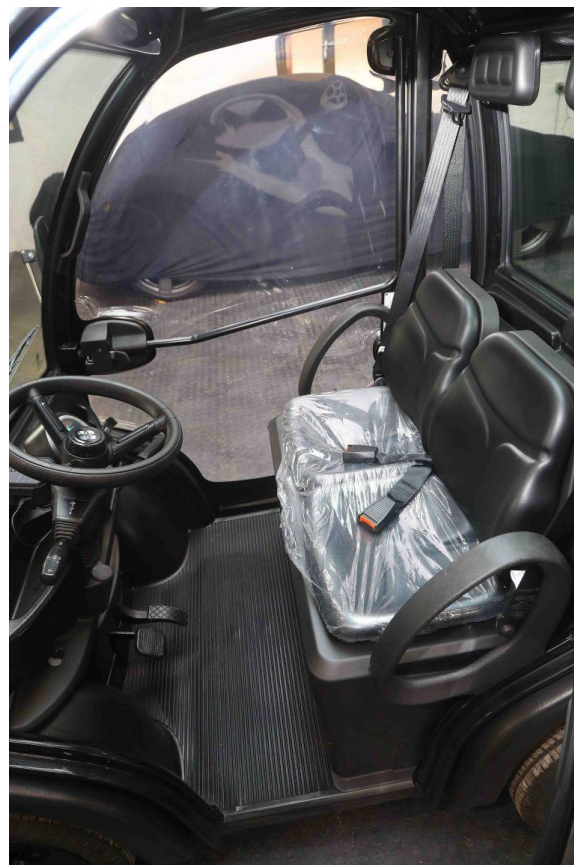

Biro Classic Winter – Bolt - £14280.00

<https://birocars.co.uk/car-showroom/biro-classic-winter-bolt-2/>

General Features

- Black Frame
- Black Bonnet
- Card entry system
- Heated front screen
- Opening Sunroof
- Opening rear window
- Personal umbrella
- Removable doors for summer driving
- Satin Black Alloy wheels
- Optional high-power headlights
- Higher speed suspension with anti-roll bar and rear torsion bar

Vehicle dimensions

- Width 103cm
- Length 175 mm
- Height 156 cm
- Turning radius 2800mm
- Weight 350kgs

Luggage compartments

- Behind folding seat 41 ltrs
- Lockable rear boot 41 ltrs
- Front lockable bonnet 5 ltrs