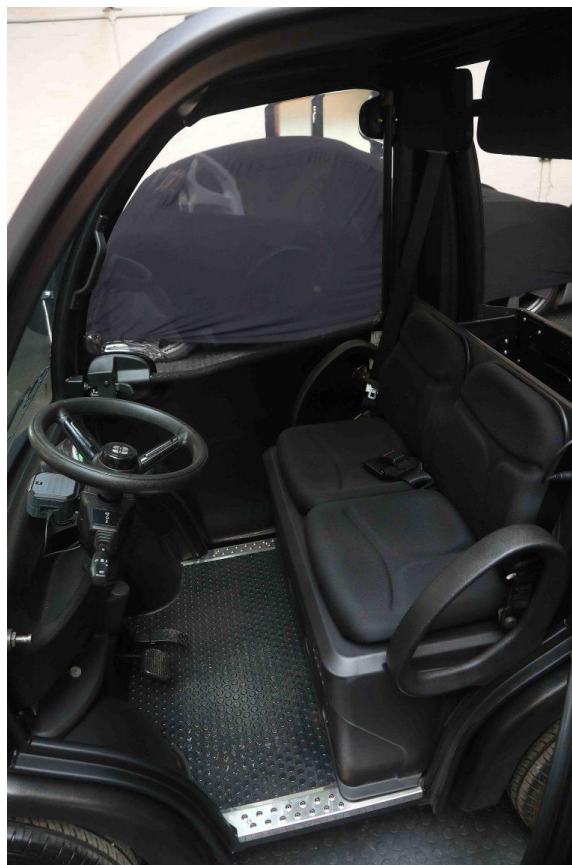

## Biro Classic Winter – BIG – Bolt – Limited Edition - £17995.00

<https://birocars.co.uk/car-showroom/biro-classic-winter-big-bolt-limited-edition/>

### General Features

- Frame in super matt black
- Bonnet and side panel in matt charcoal grey
- Tinted rear window and sunroof
- Glass window washers, door hinges & and door handles secured with stainless steel cap screws
- Doors with lower half screen printed black
- Rear light black protectors fitted
- Biro Limited front panel with stainless steel fixings
- Heated front screen
- Opening Glass sunroof
- Lift up and drop – down split tailgate
- Satin Black Alloy wheels
- Optional high-power headlights
- Higher speed suspension with anti-roll bar and rear torsion bar

### Vehicle dimensions

- Width 103cm
- Length 175 mm
- Height 156 cm
- Turning radius 2800mm
- Weight 350kgs

### Luggage compartments

- Behind seats 300 ltrs
- Lockable rear boot 41 ltrs
- Front lockable bonnet 5 ltrs